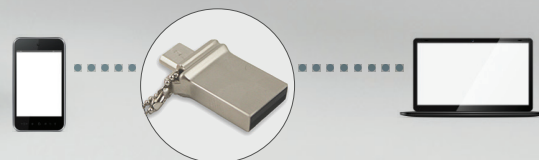

# USB 3.0 Express Motile & Pico Motile

Easily transfer files between your mobile devices on the go!

- Dual end USB and Micro-USB
- Works on all Android platforms 4.0 or later
- Plug and play device

Transfer Between Devices

## USB 3.0 Express Motile

- Dual end USB 3.0 and Micro-USB
- Capacity: 8GB - 32GB
- Dimension: 61.5 x 19.0 x 8.9 mm

Capacity	Part Number
8GB	ST3U8EMT
16GB	ST3U16EMT
32GB	ST3U32EMT

## USB 2.0 Pico Motile

- Dual end USB 2.0 and Micro-USB
- Capacity: 16GB - 64GB
- Dimension: 27.0 x 15.0 x 6.3 mm

Capacity	Part Number
16GB	STU16PICM
32GB	STU32PICM
64GB	STU64PICM